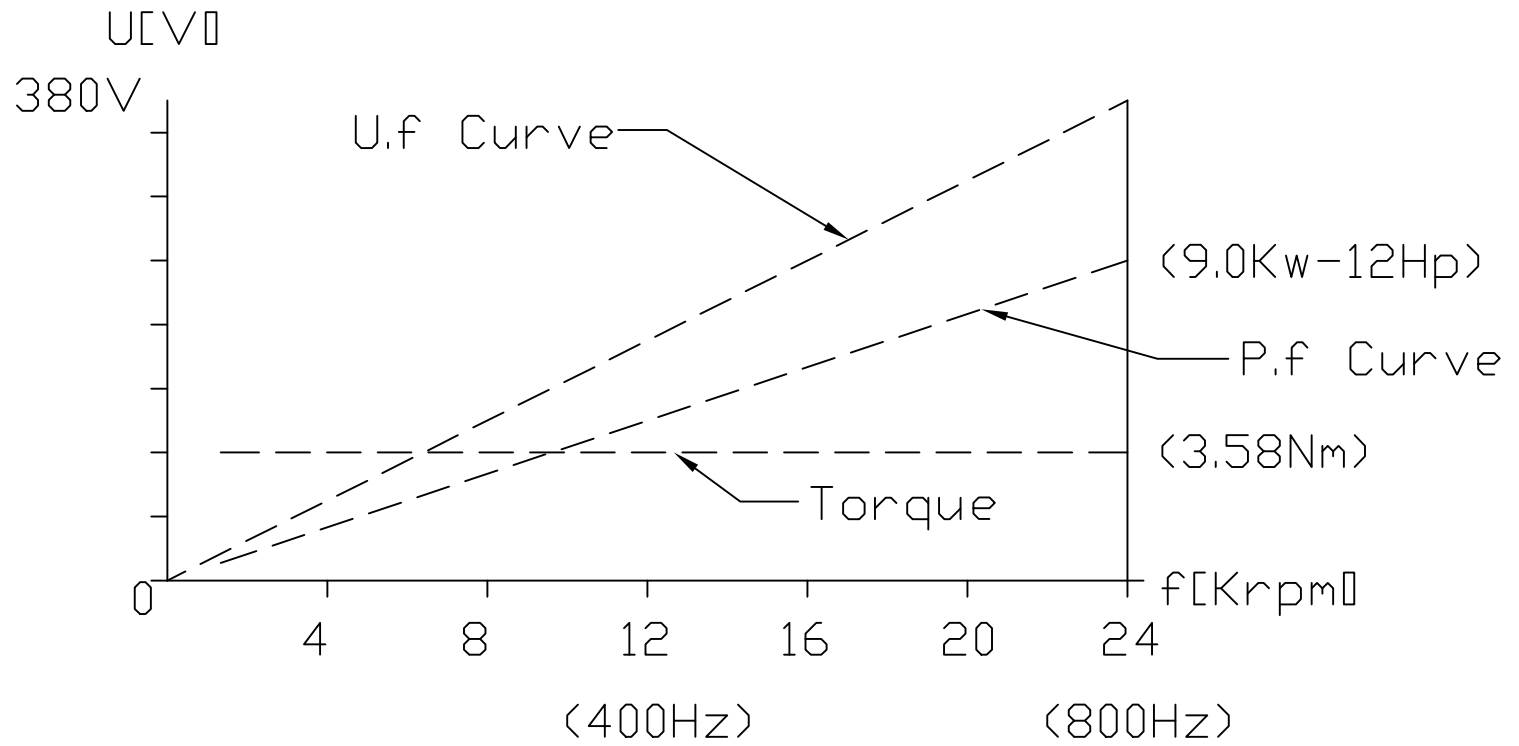

GDL70-24Z/9.0
380V 20.0A 4P

TA:20°C

Serv:S6 60%

air cooling