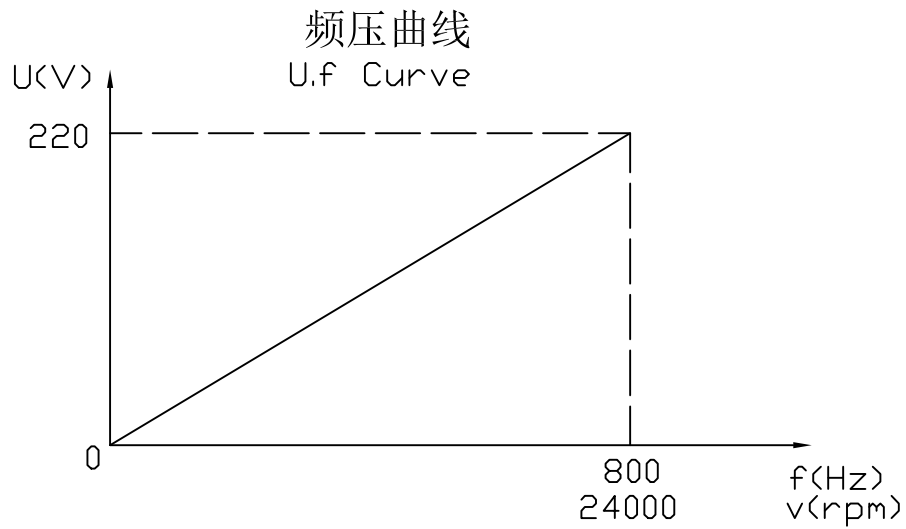

GDL110-30-24Z/4.5
4.5KW 220V 15.5A
800Hz 24000rpm

注: TA:20°C Serv:S1 Water cooling