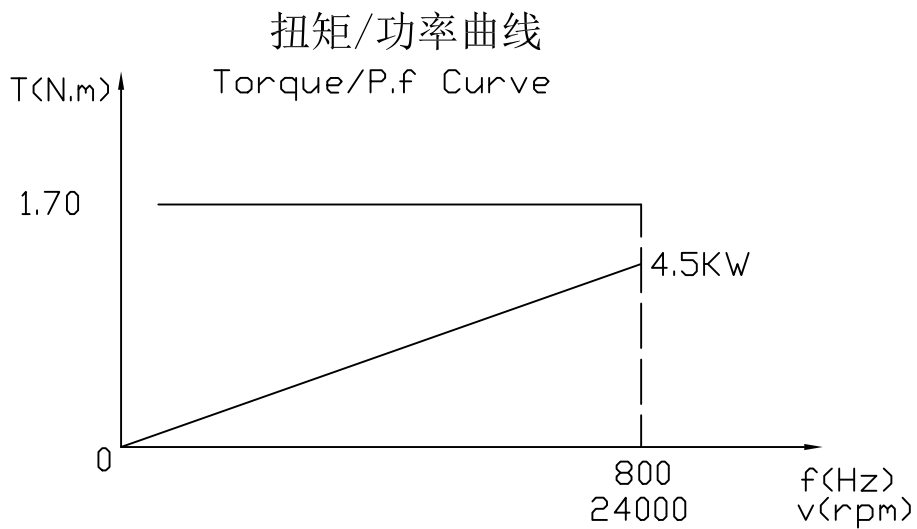

GDL110-30-24Z/4.5
4.5KW 220V 15.5A
800Hz 24000rpm

注: TA:20°C Serv:S1 Water cooling