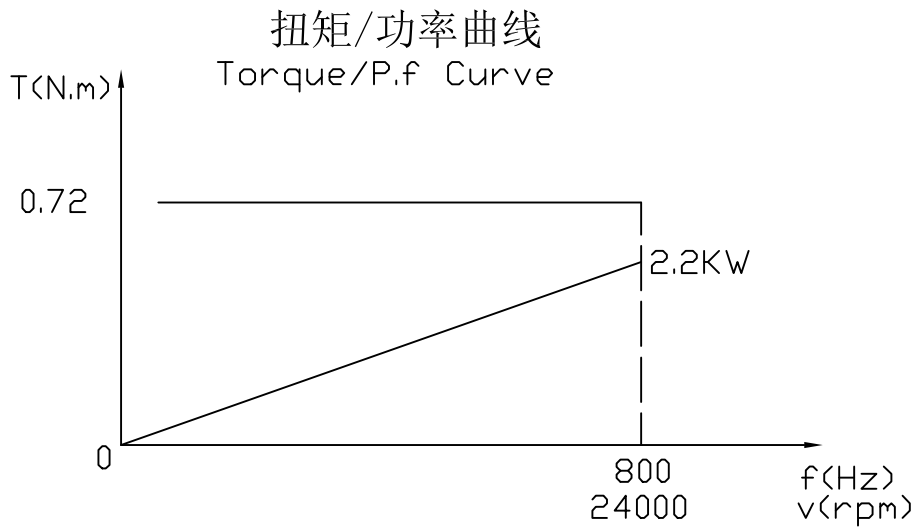

GDL80-20-24Z/2.2
2.2KW 220V 7.6A
800Hz 24000rpm

注: TA:20°C Serv:S1 Water cooling