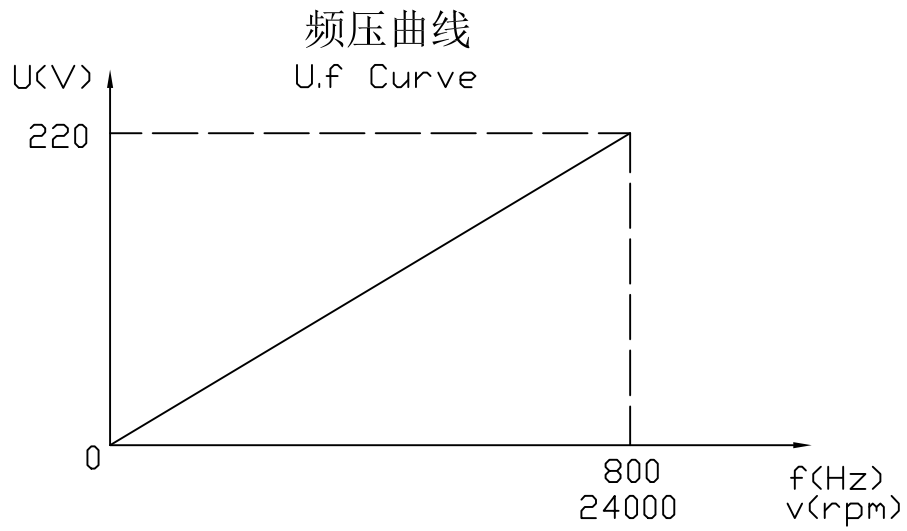

GDL80-20-24Z/2.2
2.2KW 220V 7.6A
800Hz 24000rpm

注: TA:20°C Serv:S1 Water cooling